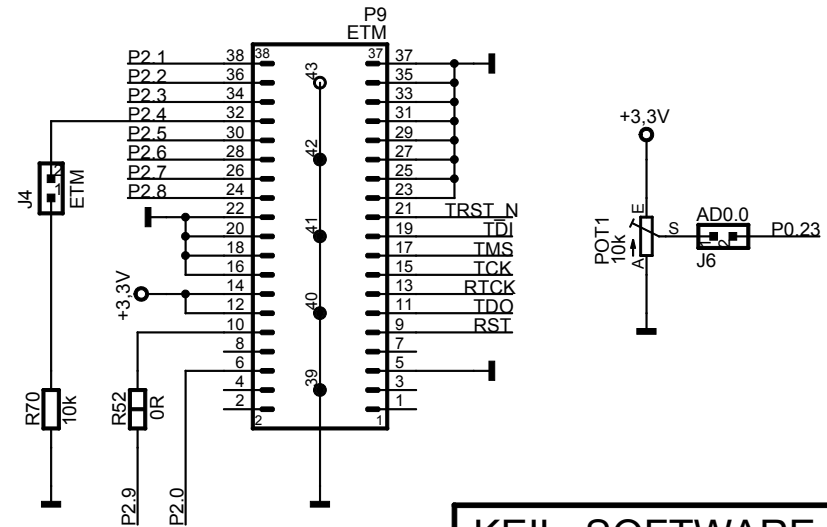

KEIL SOFTWARE

Project-Version: MCB2300

Date / Time: 28.04.2006 09:42:31

Sheet: 3/5