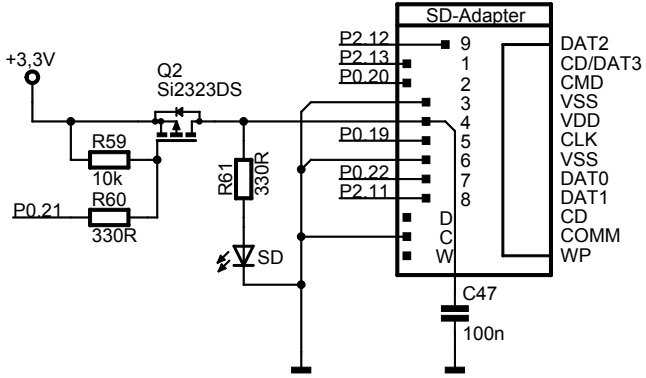

KEIL SOFTWARE

Project-Version: MCB2300

Date / Time: 28.04.2006 09:42:31

Sheet: 3/5