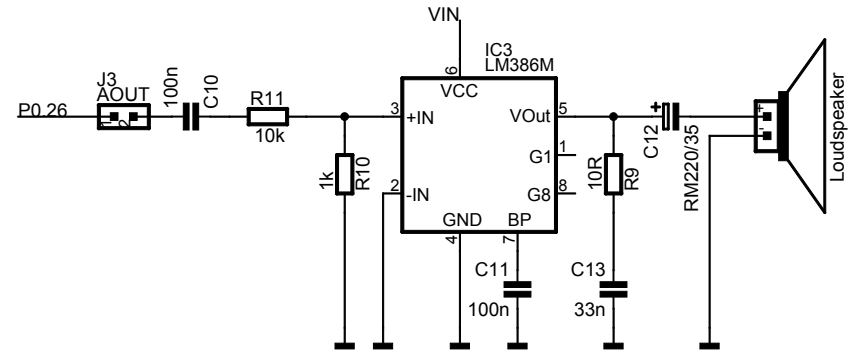

KEIL SOFTWARE

Project-Version: MCB2300
Date / Time: 28.04.2006 09:42:31
Sheet: 2/5