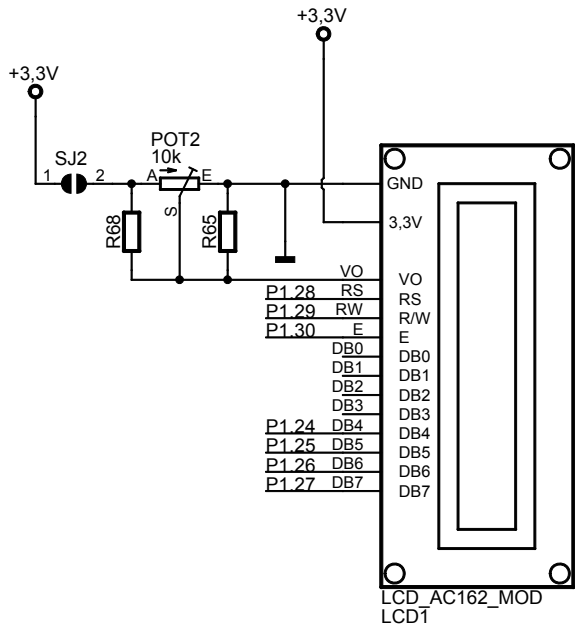

KEIL SOFTWARE

Project-Version: MCB2300

Date / Time: 28.04.2006 09:42:31

Sheet: 3/5