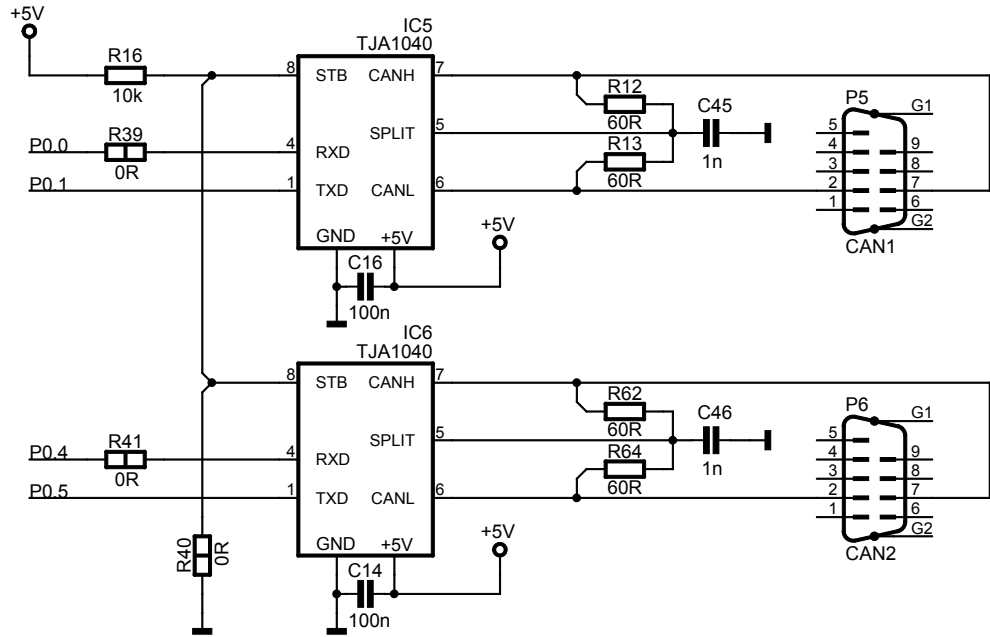

KEIL SOFTWARE

Project-Version: MCB2300

Date / Time: 28.04.2006 09:42:31

Sheet: 3/5